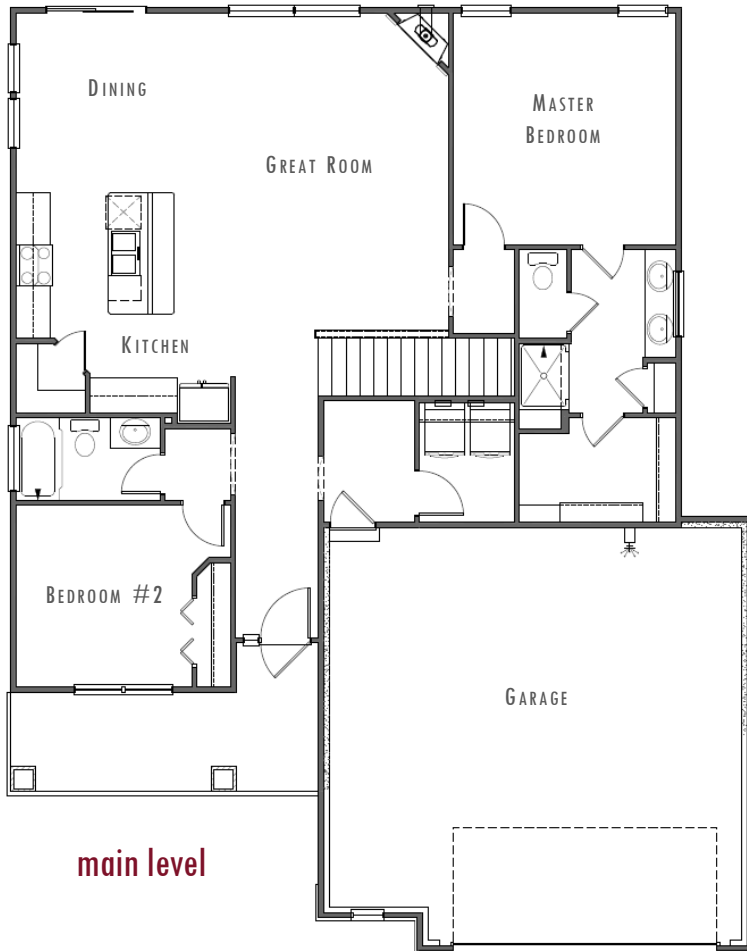

THE
HARMONY

1,482
square feet

2 
bedrooms

2 
bathrooms

2 
car garage

main level

MEDITERRANIAN

RICHLAND
HOMES
buildrichland.net