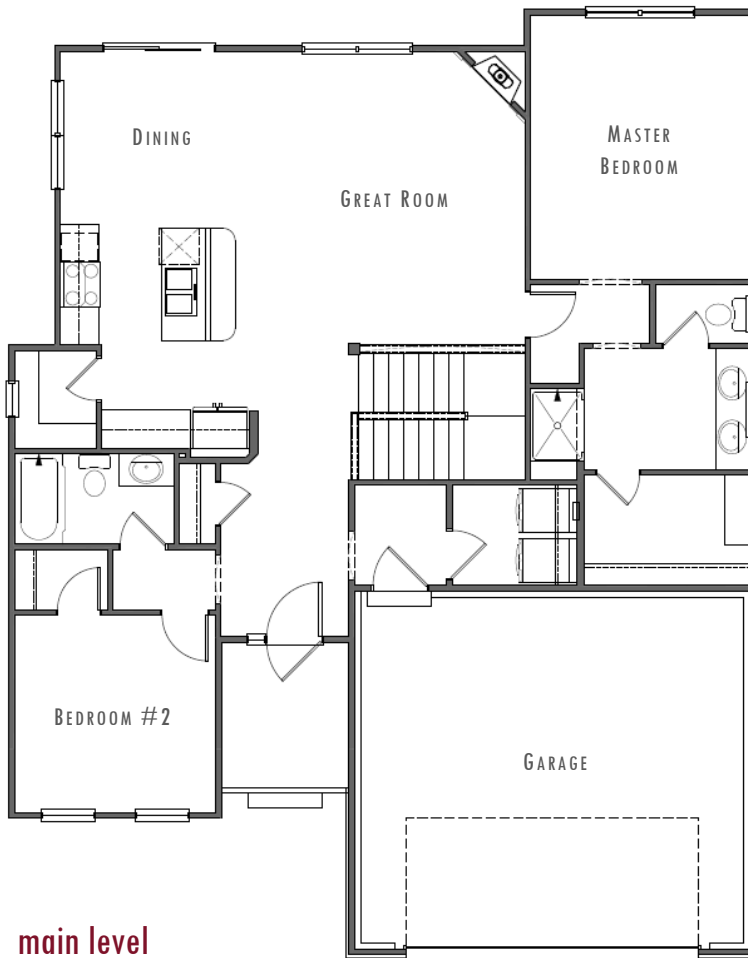

THE  
ADORE

1,381  
square feet

2   
bedrooms

2   
bathrooms

2   
car garage

main level

**RICHLAND**  
HOMES  
buildrichland.net

11205 South 150th Street, Omaha, NE 68138 | 402.592.1876 | 402.592.5381 | info@buildrichland.net