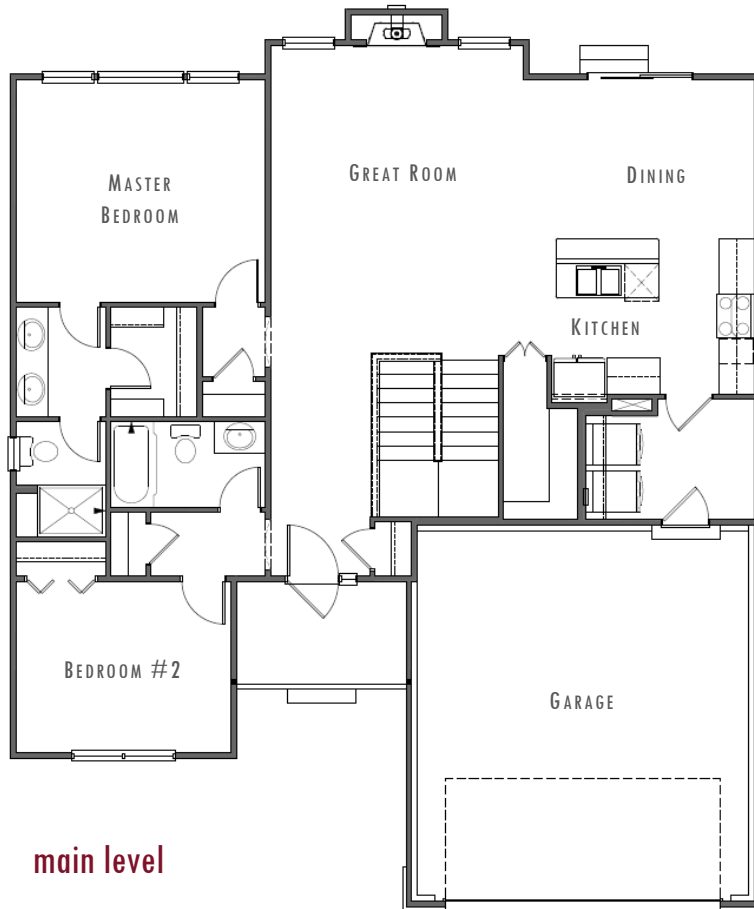

THE
BLISS

1,409
square feet

2
bedrooms

2
bathrooms

2
car garage

main level

RICHLAND
HOMES
buildrichland.net

These plans and elevations are architectural concepts only. Actual floor plans may differ. Richland Homes, LLC reserves the right to make modifications to plans and change price without notification. No reproduction or other use of these plans can be made without the express written consent of Richland Homes, LLC.