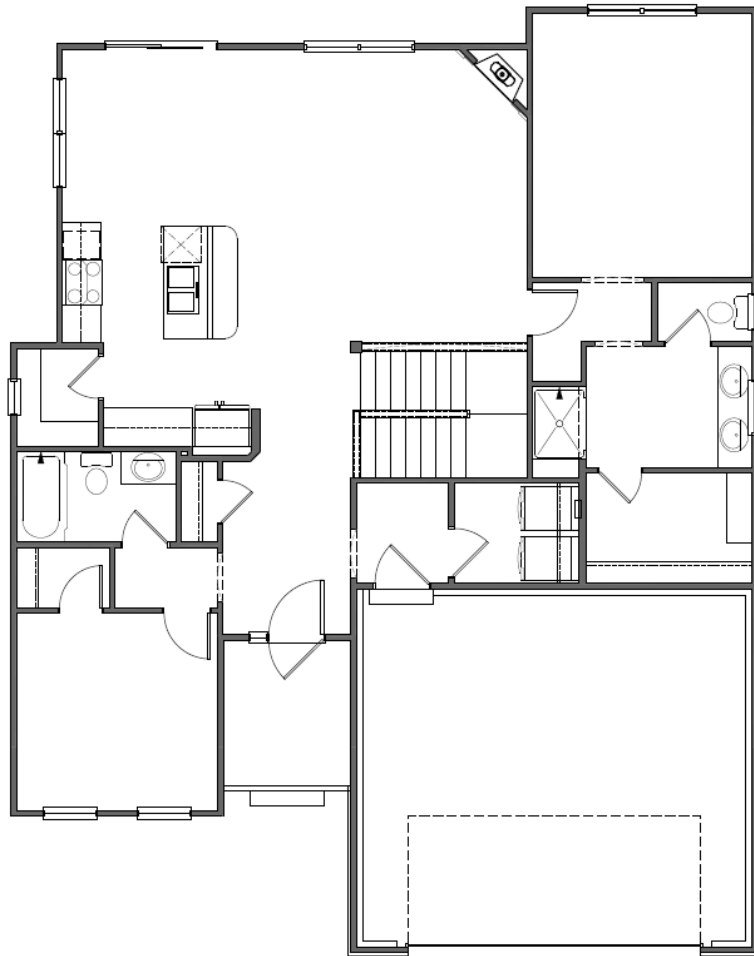

THE  
ADORE

1,381  
square feet

2   
bedrooms

2   
bathrooms

2   
car garage

**RICHLAND**  
HOMES  
buildrichland.net

*These plans and elevations are architectural concepts only. Actual floor plans may differ. Richland Homes, LLC reserves the right to make modifications to plans and change price without notification. No reproduction or other use of these plans can be made without the express written consent of Richland Homes, LLC.*