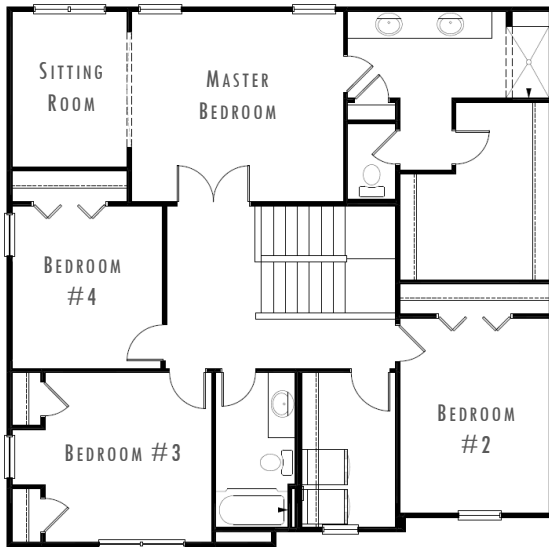

THE
RUBY 4

2,428
square feet

4 
bedrooms

2.5 
bathrooms

3 
car garage

upper level

main level

MODERN PRAIRIE

TRADITIONAL

FARMHOUSE

RICHLAND
HOMES
buildrichland.net

These plans and elevations are architectural concepts only. Actual floor plans may differ. Richland Homes, LLC reserves the right to make modifications to plans and change price without notification. No reproduction or other use of these plans can be made without the express written consent of Richland Homes, LLC.