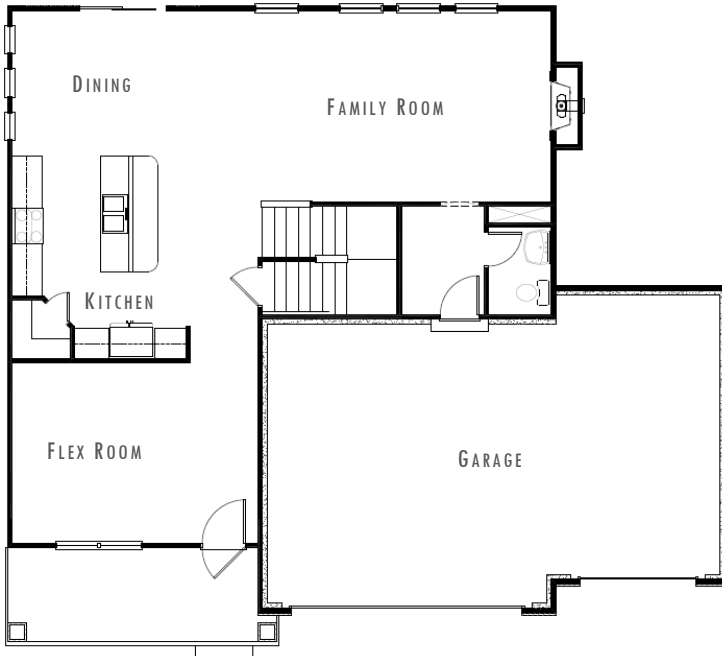

THE
RUBY 4

2,428
square feet

4 
bedrooms

2.5 
bathrooms

3 
car garage

upper level

main level

MODERN PRAIRIE