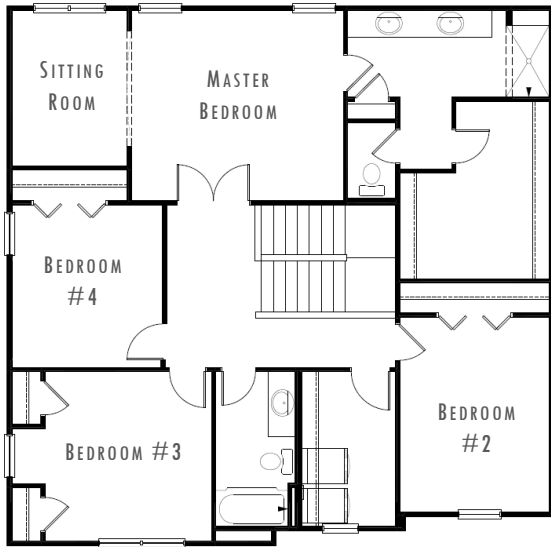

THE
RUBY 1

2,428
square feet

4 
bedrooms

2.5 
bathrooms

3 
car garage

upper level

main level

MODERN PRAIRIE

TRADITIONAL

FARMHOUSE

RICHLAND
HOMES
buildrichland.net

These plans and elevations are architectural concepts only. Actual floor plans may differ. Richland Homes, LLC reserves the right to make modifications to plans and change price without notification. No reproduction or other use of these plans can be made without the express written consent of Richland Homes, LLC.