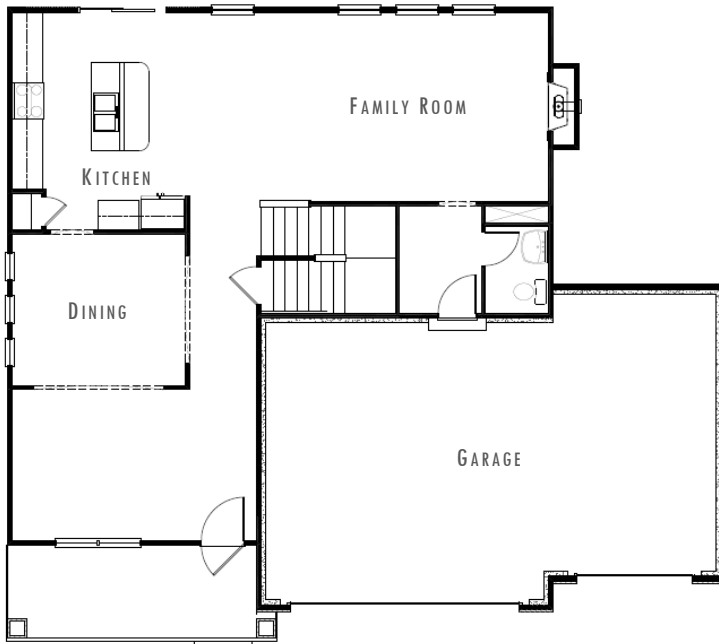

THE
RUBY 1

2,428
square feet

4 
bedrooms

2.5 
bathrooms

3 
car garage

upper level

main level

MODERN PRAIRIE