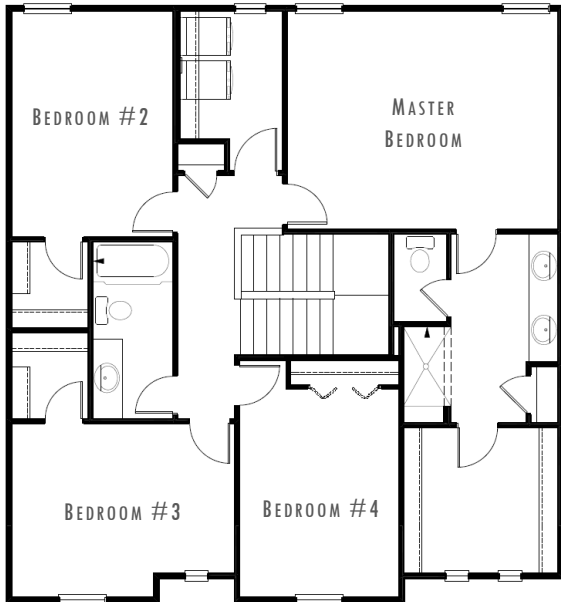

THE
DIAMOND 3

2,150
square feet

4 
bedrooms

2.5 
bathrooms

3 
car garage

upper level

main level

TRADITIONAL

FARMHOUSE

MODERN PRAIRIE

RICHLAND
HOMES
buildrichland.net

These plans and elevations are architectural concepts only. Actual floor plans may differ. Richland Homes, LLC reserves the right to make modifications to plans and change price without notification. No reproduction or other use of these plans can be made without the express written consent of Richland Homes, LLC.