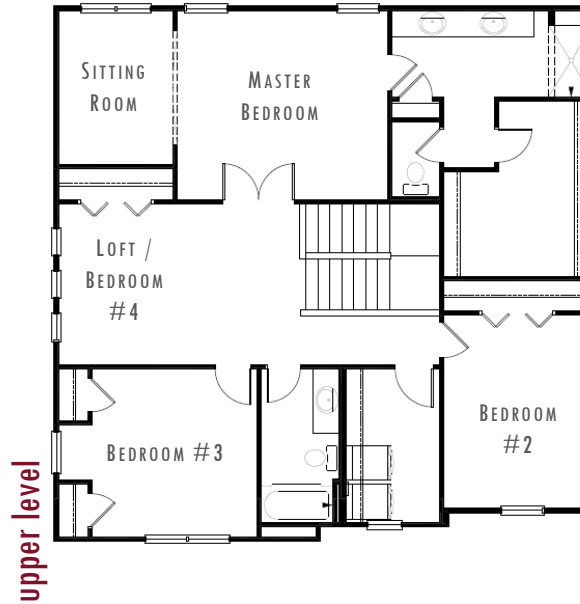

# THE RUBY 1

VERSION: 1.17

buildwithrichland.com

2<sup>story</sup> 2,428 square feet  
 3+ bedrooms  
 2½ bathrooms  
 3 car garage

These plans and elevations are architectural concepts only. Actual floor plans may differ. Richland Homes, LLC reserves the right to make modifications to plans and change price without notification. No reproduction or other use of these plans can be made without the express written consent of Richland Homes, LLC.