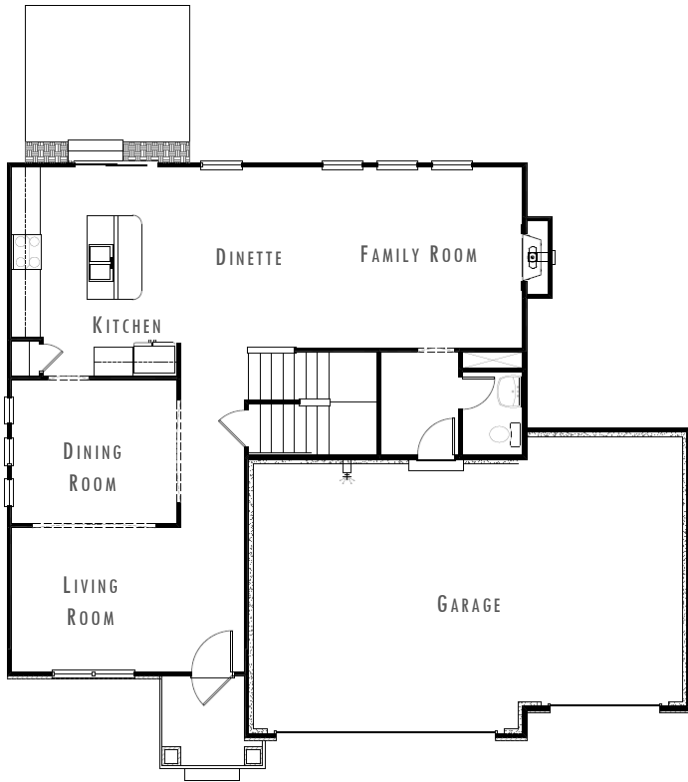

# THE RUBY 1

VERSION: 1.17

buildwithrichland.com

2<sup>story</sup> 2,428 square feet  
 3+ bedrooms  
 2½ bathrooms  
 3 car garage

These plans and elevations are architectural concepts only. Actual floor plans may differ. Richland Homes, LLC reserves the right to make modifications to plans and change price without notification. No reproduction or other use of these plans can be made without the express written consent of Richland Homes, LLC.