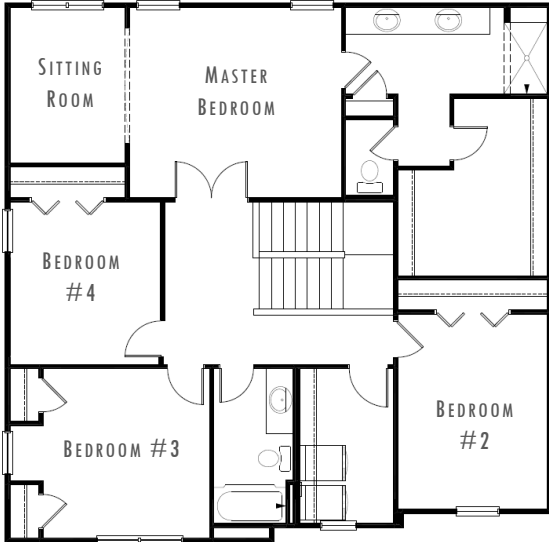

THE  
RUBY 4

2,428  
square feet

4  bedrooms

2.5  bathrooms

3  car garage

upper level

main level

CRAFTSMAN