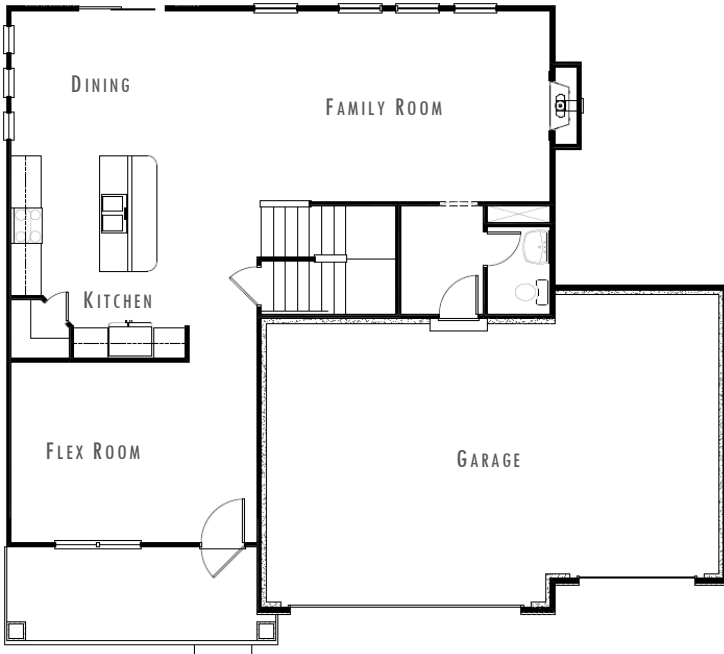

THE  
RUBY 4

2,428  
square feet

4  bedrooms

2.5  bathrooms

3  car garage

upper level

main level

CRAFTSMAN