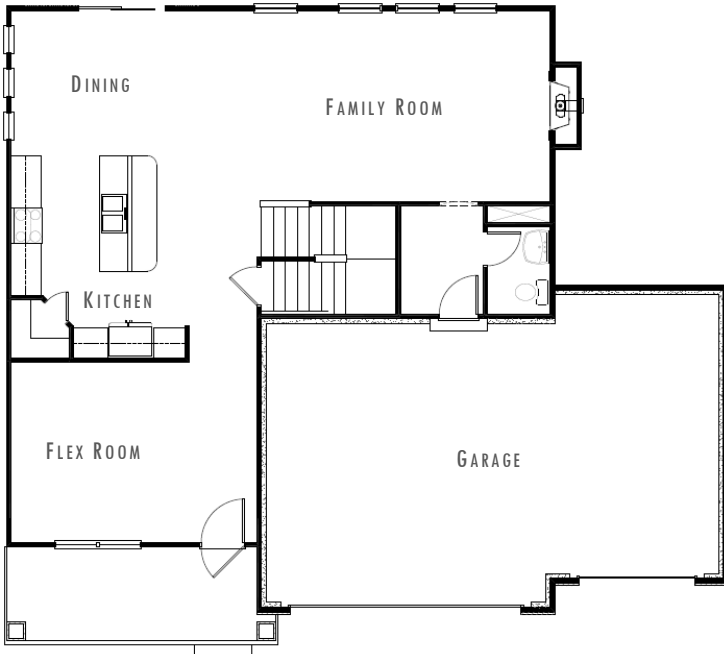

THE
RUBY 4

2,428
square feet

4 
bedrooms

2.5 
bathrooms

3 
car garage

upper level

main level

CRAFTSMAN