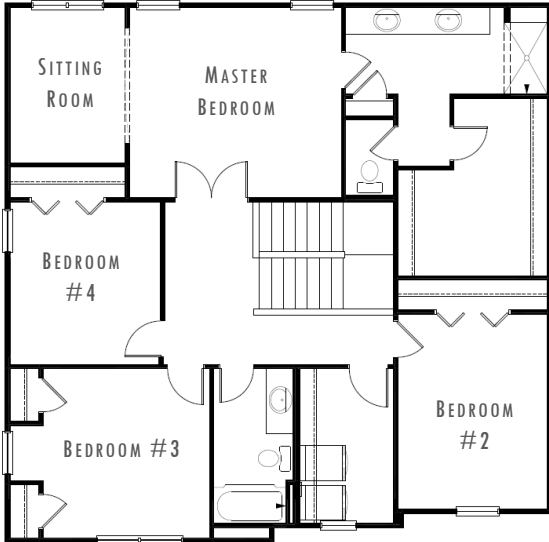

THE
RUBY 4

2,428
square feet

4 
bedrooms

2.5 
bathrooms

3 
car garage

upper level

main level

CRAFTSMAN