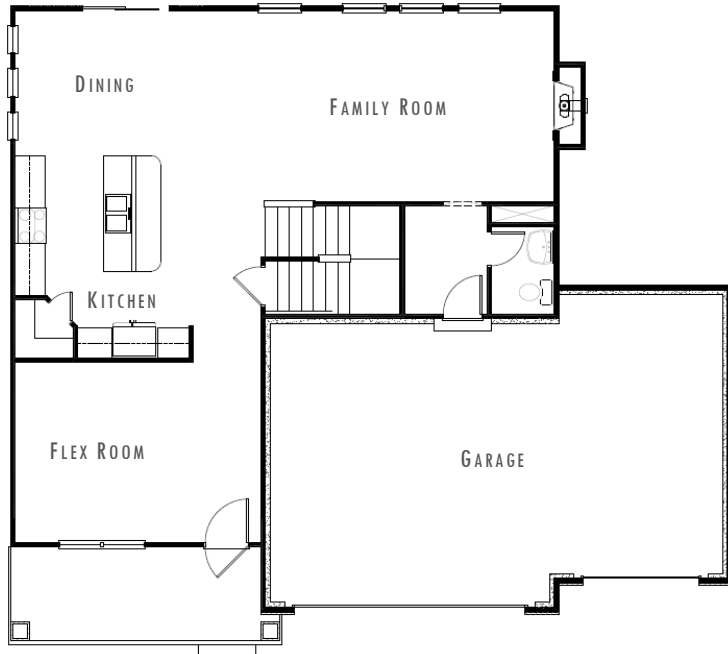

THE  
RUBY 2

2,428  
square feet

4   
bedrooms

2.5   
bathrooms

3   
car garage

upper level

CRAFTSMAN

MODERN PRAIRIE

main level

TRADITIONAL

FARMHOUSE

**RICHLAND**  
HOMES

[buildwithrichland.com](http://buildwithrichland.com)

These plans and elevations are architectural concepts only. Actual floor plans may differ. Richland Homes, LLC reserves the right to make modifications to plans and change price without notification. No reproduction or other use of these plans can be made without the express written consent of Richland Homes, LLC.