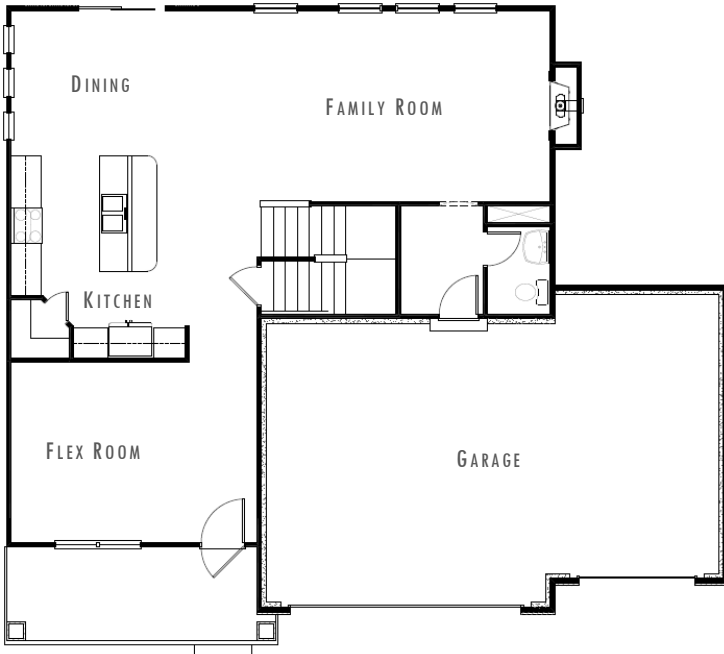

THE
RUBY 2

2,428
square feet

4 
bedrooms

2.5 
bathrooms

3 
car garage

upper level

CRAFTSMAN

MODERN PRAIRIE

main level

TRADITIONAL

FARMHOUSE

RICHLAND
HOMES

buildwithrichland.com

These plans and elevations are architectural concepts only. Actual floor plans may differ. Richland Homes, LLC reserves the right to make modifications to plans and change price without notification. No reproduction or other use of these plans can be made without the express written consent of Richland Homes, LLC.