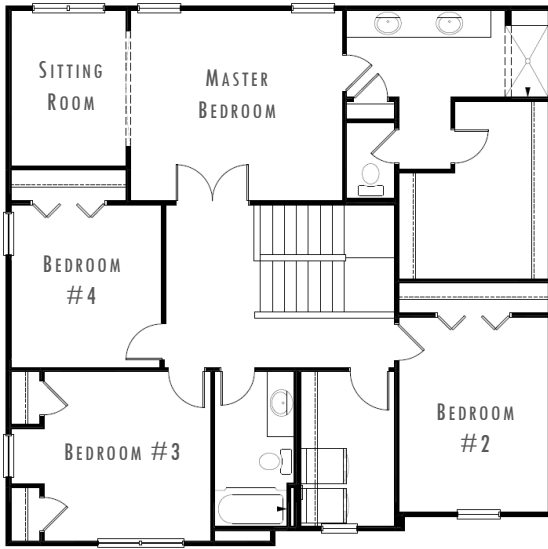

THE
RUBY 2

2,428
square feet

4 
bedrooms

2.5 
bathrooms

3 
car garage

upper level

CRAFTSMAN

MODERN PRAIRIE

main level

TRADITIONAL

FARMHOUSE

RICHLAND
HOMES

buildwithrichland.com

These plans and elevations are architectural concepts only. Actual floor plans may differ. Richland Homes, LLC reserves the right to make modifications to plans and change price without notification. No reproduction or other use of these plans can be made without the express written consent of Richland Homes, LLC.