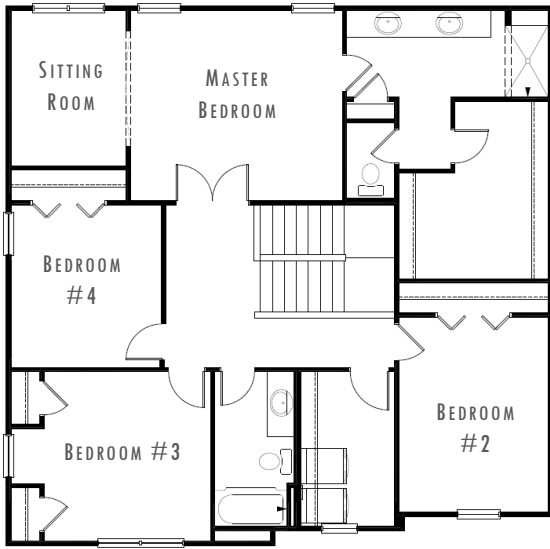

THE  
RUBY 2

2,428  
square feet

4   
bedrooms

2.5   
bathrooms

3   
car garage

upper level

CRAFTSMAN

MODERN PRAIRIE

main level

TRADITIONAL

FARMHOUSE

**RICHLAND**  
HOMES

[buildwithrichland.com](http://buildwithrichland.com)

These plans and elevations are architectural concepts only. Actual floor plans may differ. Richland Homes, LLC reserves the right to make modifications to plans and change price without notification. No reproduction or other use of these plans can be made without the express written consent of Richland Homes, LLC.