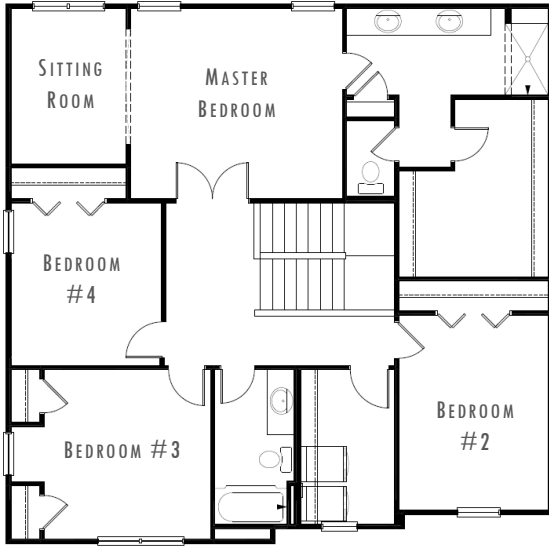

THE  
RUBY 1

2,428  
square feet

4   
bedrooms

2.5   
bathrooms

3   
car garage

upper level

CRAFTSMAN

MODERN PRAIRIE

main level

TRADITIONAL

FARMHOUSE

**RICHLAND**  
HOMES

[buildwithrichland.com](http://buildwithrichland.com)

These plans and elevations are architectural concepts only. Actual floor plans may differ. Richland Homes, LLC reserves the right to make modifications to plans and change price without notification. No reproduction or other use of these plans can be made without the express written consent of Richland Homes, LLC.