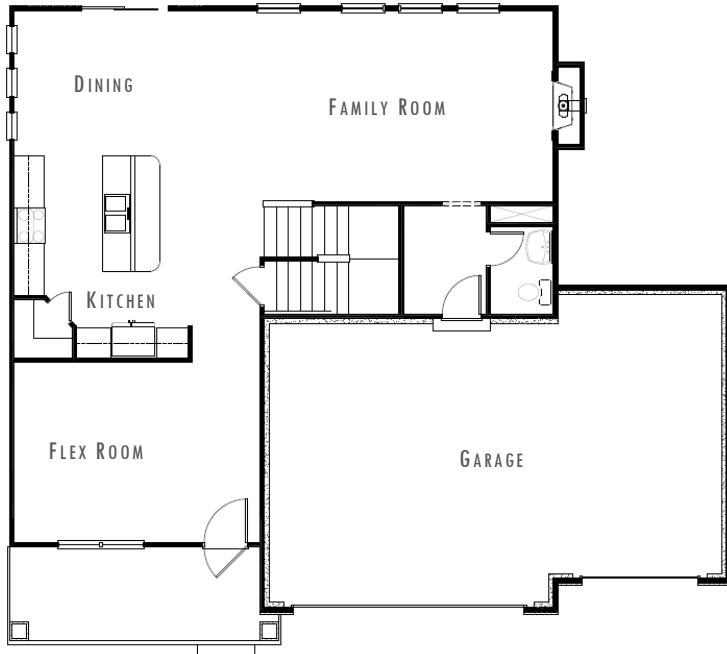

THE  
RUBY 1

2,428  
square feet

4   
bedrooms

2.5   
bathrooms

3   
car garage

upper level

CRAFTSMAN

MODERN PRAIRIE

main level

TRADITIONAL

FARMHOUSE

**RICHLAND**  
HOMES

[buildwithrichland.com](http://buildwithrichland.com)

These plans and elevations are architectural concepts only. Actual floor plans may differ. Richland Homes, LLC reserves the right to make modifications to plans and change price without notification. No reproduction or other use of these plans can be made without the express written consent of Richland Homes, LLC.