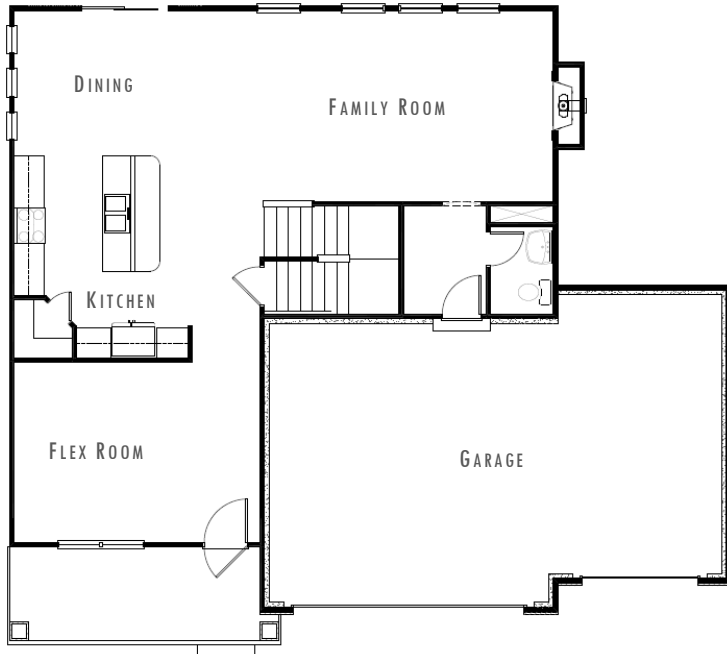

THE
RUBY 1

2,428
square feet

4  bedrooms

2.5  bathrooms

3  car garage

upper level

CRAFTSMAN

MODERN PRAIRIE

main level

TRADITIONAL

FARMHOUSE

RICHLAND
HOMES

buildwithrichland.com

These plans and elevations are architectural concepts only. Actual floor plans may differ. Richland Homes, LLC reserves the right to make modifications to plans and change price without notification. No reproduction or other use of these plans can be made without the express written consent of Richland Homes, LLC.