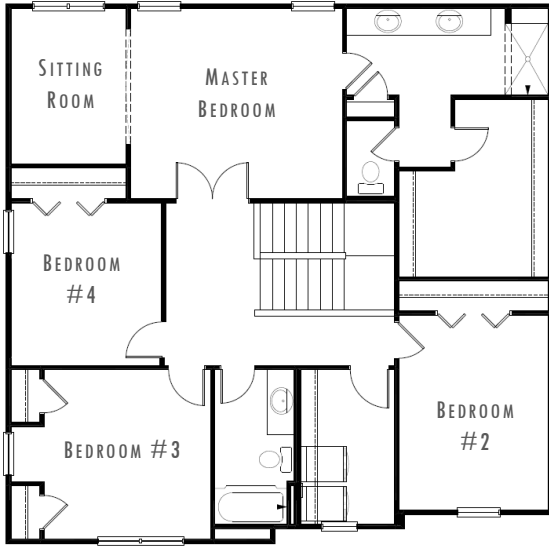

THE
RUBY 1

2,428
square feet

4  bedrooms

2.5  bathrooms

3  car garage

upper level

CRAFTSMAN

MODERN PRAIRIE

main level

TRADITIONAL

FARMHOUSE

RICHLAND
HOMES

buildwithrichland.com

These plans and elevations are architectural concepts only. Actual floor plans may differ. Richland Homes, LLC reserves the right to make modifications to plans and change price without notification. No reproduction or other use of these plans can be made without the express written consent of Richland Homes, LLC.