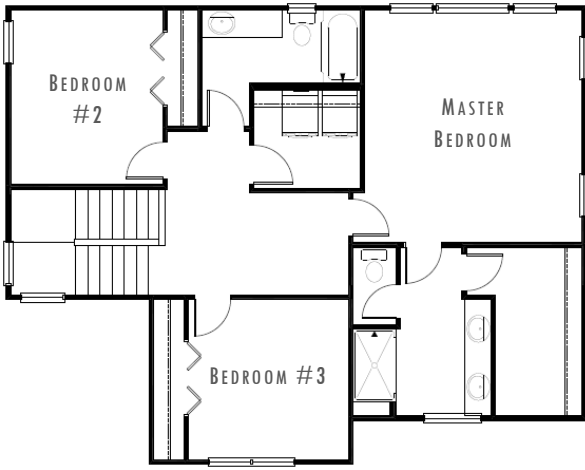

THE PEARL

2,176 square feet

3 bedrooms

2.5 bathrooms

3 car garage

upper level

CRAFTSMAN

main level