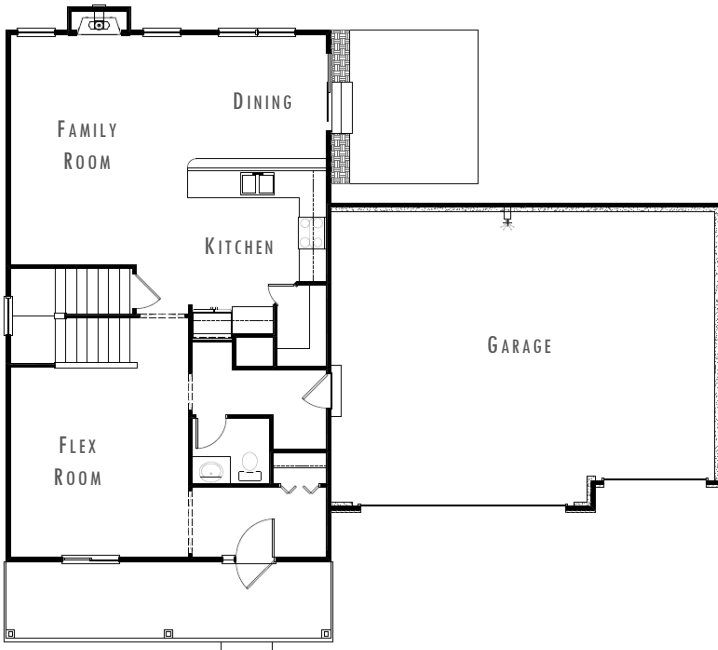

THE  
JADE

2,305  
square feet

4  bedrooms

2.5  bathrooms

3  car garage

upper level

TRADITIONAL

main level