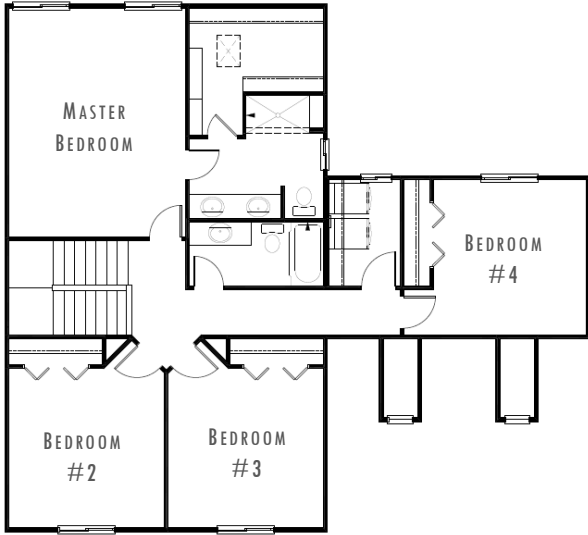

THE  
JADE

2,305  
square feet

4  bedrooms

2.5  bathrooms

3  car garage

upper level

TRADITIONAL

main level