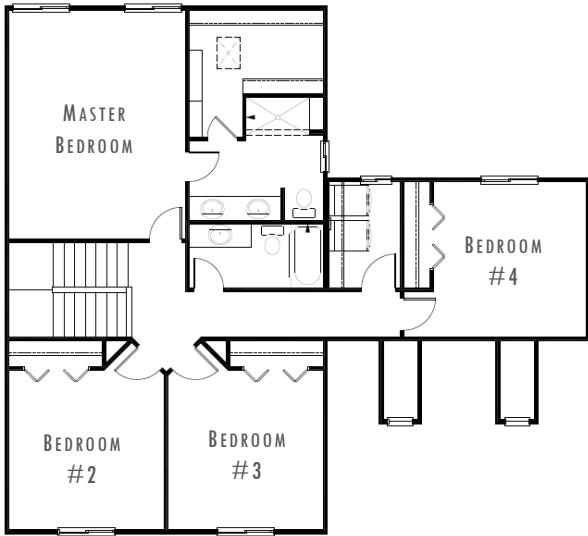

THE  
JADE

2,305  
square feet

4  bedrooms

2.5  bathrooms

3  car garage

upper level

TRADITIONAL

main level