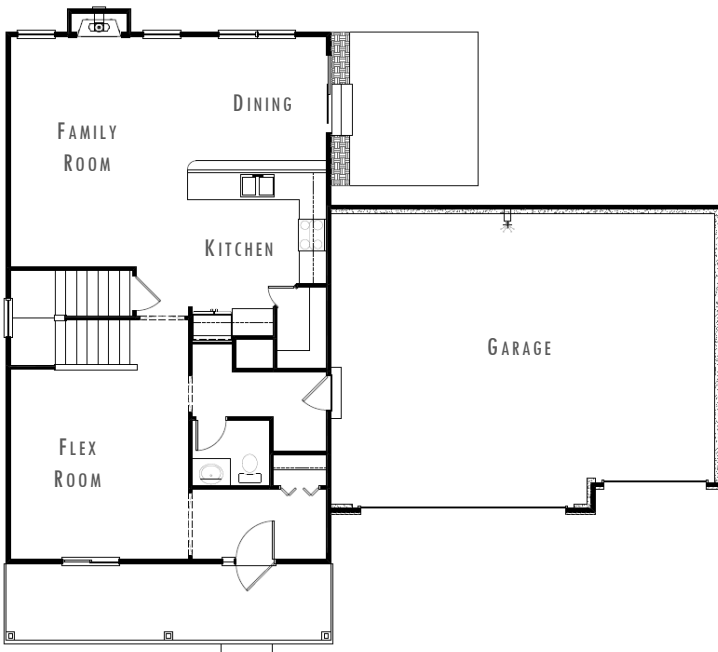

THE  
JADE

2,305  
square feet

4  bedrooms

2.5  bathrooms

3  car garage

upper level

TRADITIONAL

main level