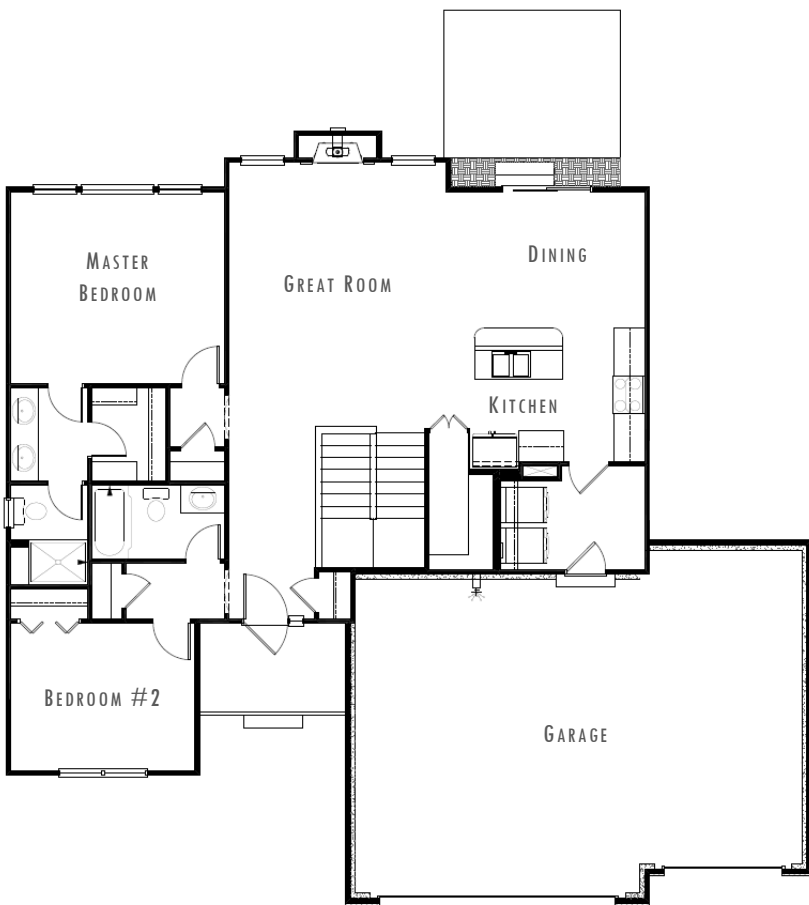

THE GARNET

1,408 square feet

2 bedrooms

2 bathrooms

3 car garage

main level

TRADITIONAL

FARMHOUSE