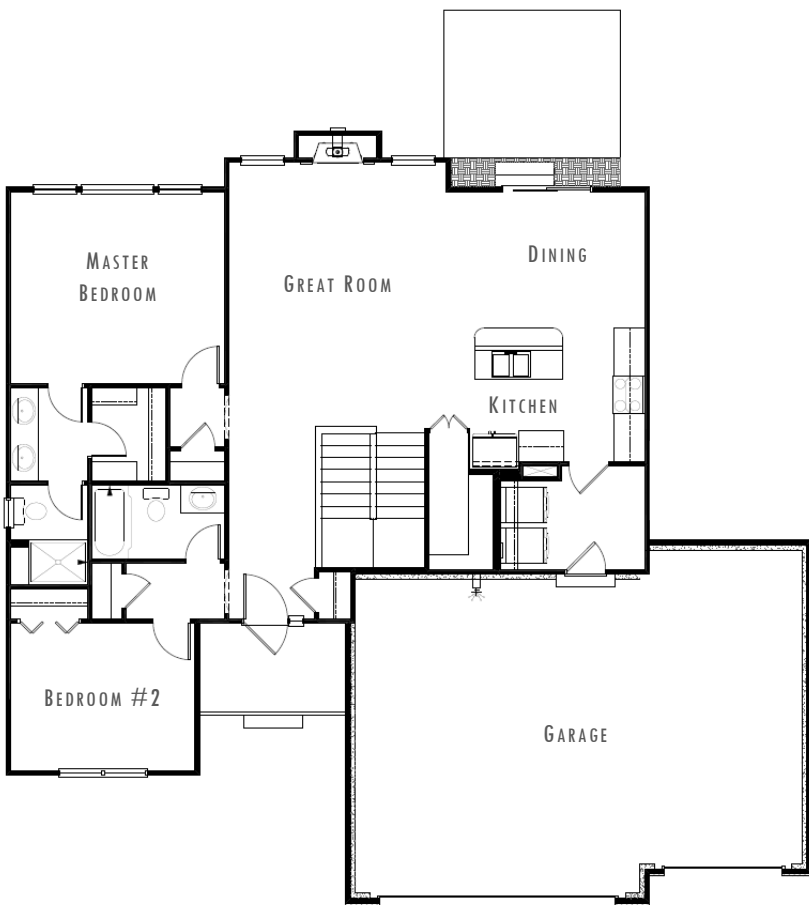

# THE GARNET

1,408 square feet

2 bedrooms

2 bathrooms

3 car garage

main level

TRADITIONAL

FARMHOUSE