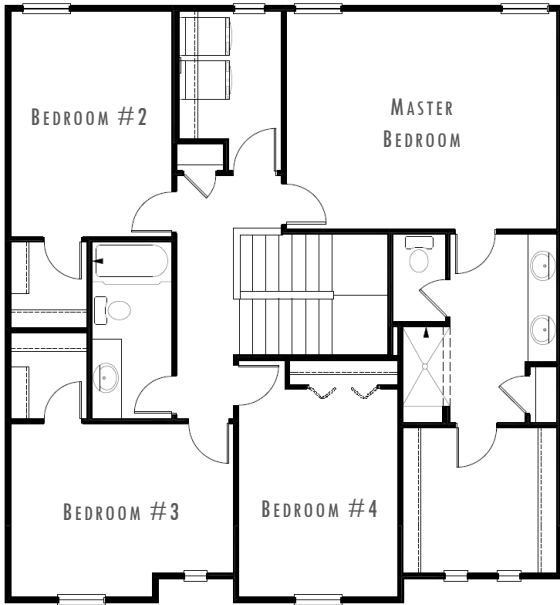

THE
DIAMOND 3

2,150
square feet

4 
bedrooms

2.5 
bathrooms

3 
car garage

upper level

main level

TRADITIONAL