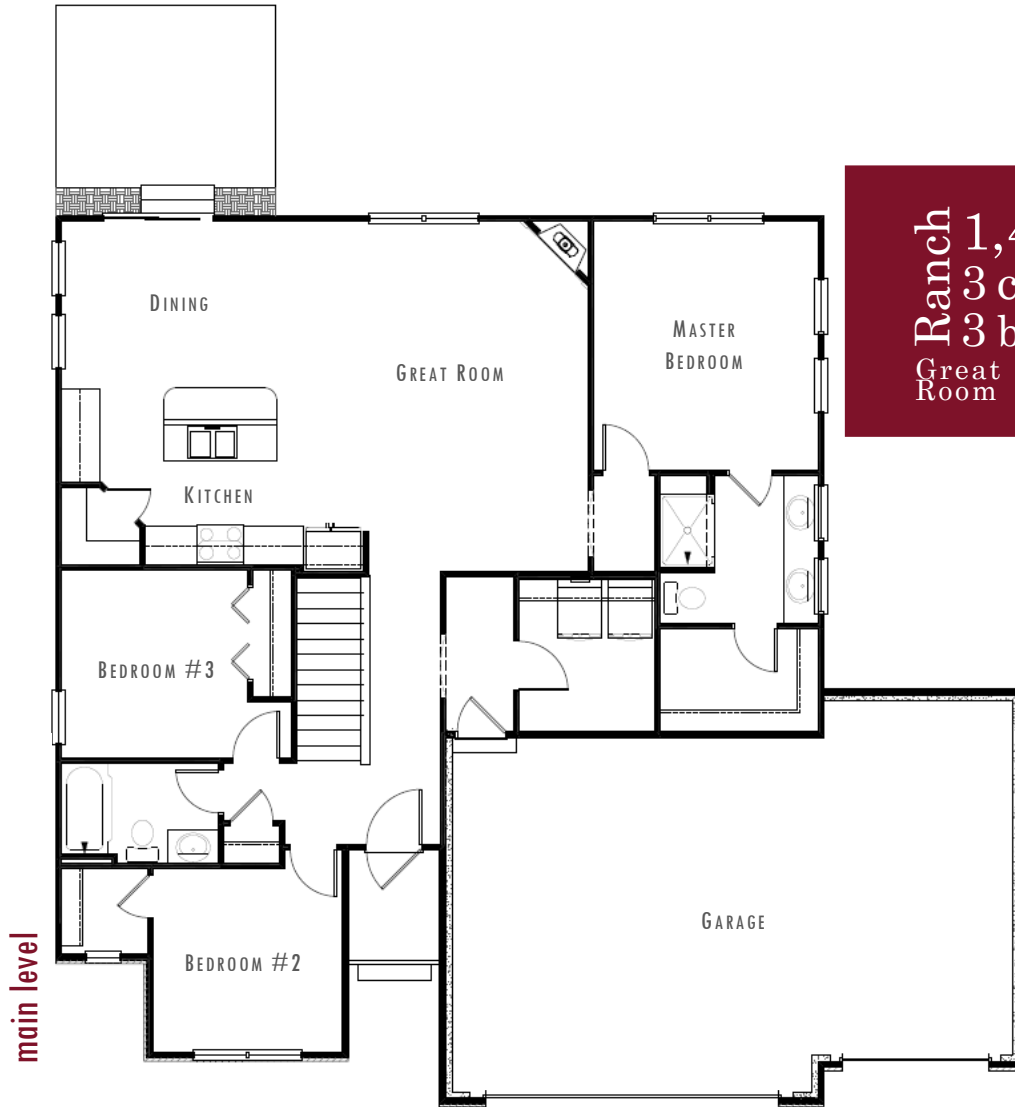

T

THE TURQUOISE

Ranch 1,473 square feet
 3 car garage
 3 bedrooms
 Great Room 2 bathrooms

buildwithrichland.com

These plans and elevations are architectural concepts only. Actual floor plans may differ. Richland Homes, LLC reserves the right to make modifications to plans and change price without notification. No reproduction or other use of these plans can be made without the express written consent of Richland Homes, LLC.