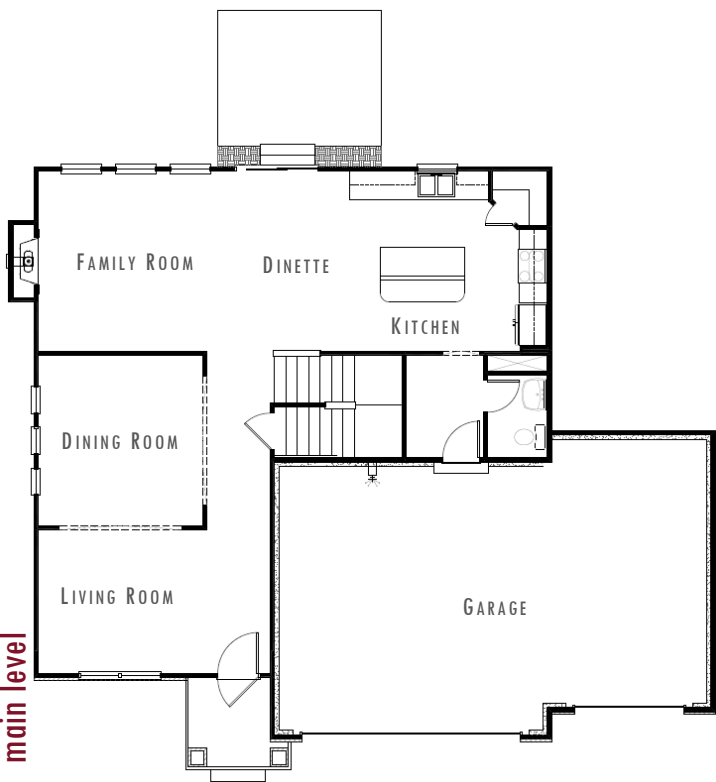

# THE RUBY 2

VERSION: 1.17

A - TRADITIONAL

B - CRAFTSMAN

C - PRAIRIE

D - TRADITIONAL

buildwithrichland.com

2<sup>story</sup> 2,428 square feet  
 3+ bedrooms  
 2½ bathrooms  
 3 car garage