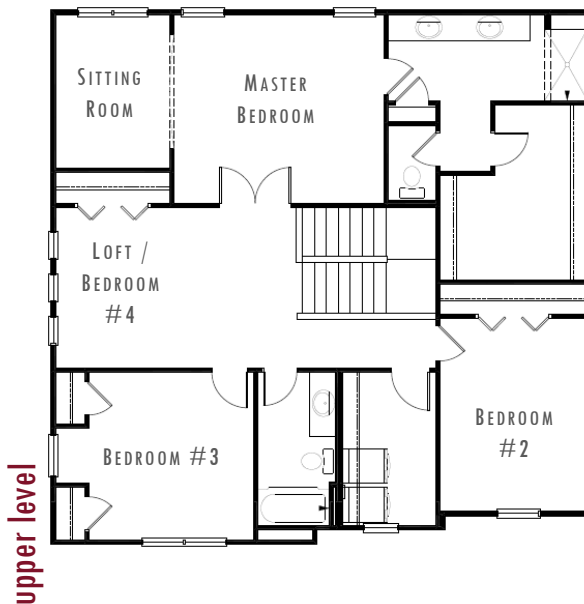

# THE RUBY 2

VERSION: 1.17

A - TRADITIONAL

B - CRAFTSMAN

C - PRAIRIE

D - TRADITIONAL

buildwithrichland.com

2<sup>story</sup> 2,428 square feet  
 3+ bedrooms  
 2½ bathrooms  
 3 car garage