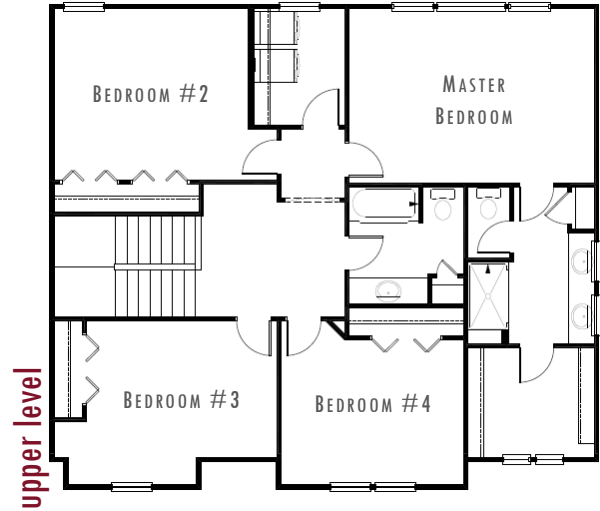

THE QUARTZ

MODERN CRAFTSMAN

MODERN FARMHOUSE

MODERN PRAIRIE

buildwithrichland.com

2^{story} 2,357 square feet
 4 bedrooms
 2½ bathrooms
 flex room 3 car garage

These plans and elevations are architectural concepts only. Actual floor plans may differ. Richland Homes, LLC reserves the right to make modifications to plans and change price without notification. No reproduction or other use of these plans can be made without the express written consent of Richland Homes, LLC.