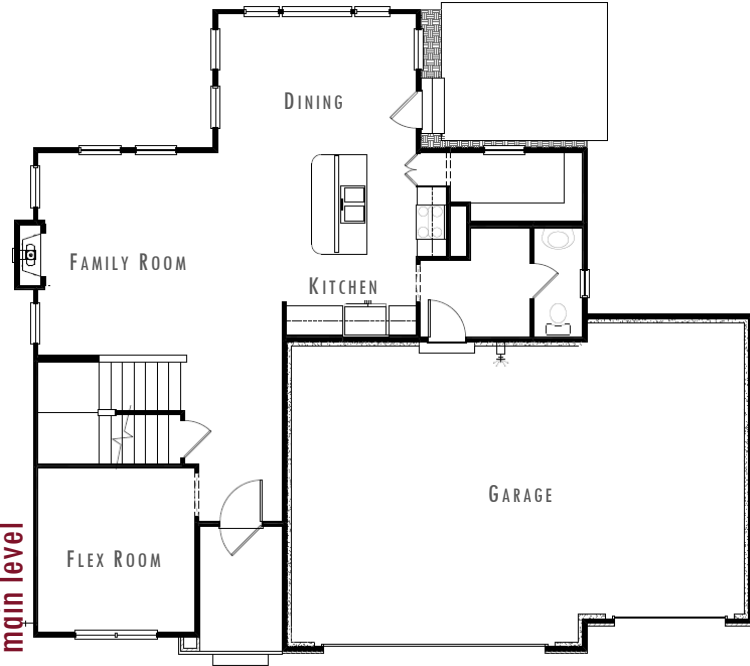

THE QUARTZ

MODERN CRAFTSMAN

MODERN FARMHOUSE

MODERN PRAIRIE

buildwithrichland.com

2^{story} 2,357 square feet
 4 bedrooms
 2½ bathrooms
 flex room 3 car garage

These plans and elevations are architectural concepts only. Actual floor plans may differ. Richland Homes, LLC reserves the right to make modifications to plans and change price without notification. No reproduction or other use of these plans can be made without the express written consent of Richland Homes, LLC.