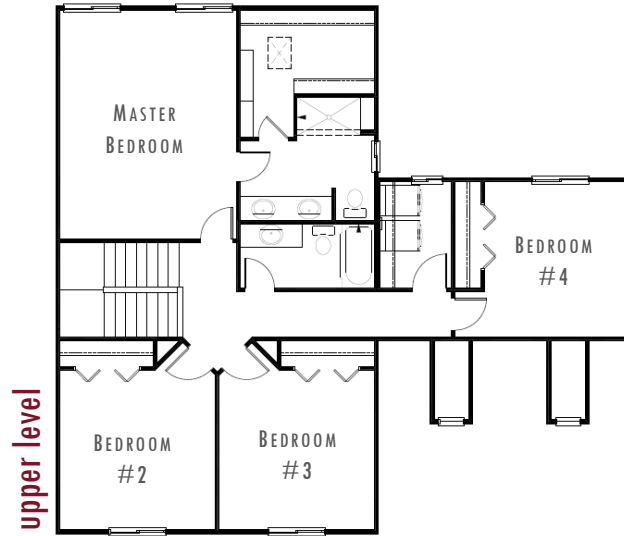

THE JADE

A - TRADITIONAL

B - TRADITIONAL

C - CRAFTSMAN

D - FARMHOUSE

buildwithrichland.com

2^{story} 2,305 square feet

4 bedrooms

2½ bathrooms

flex room 3 car garage