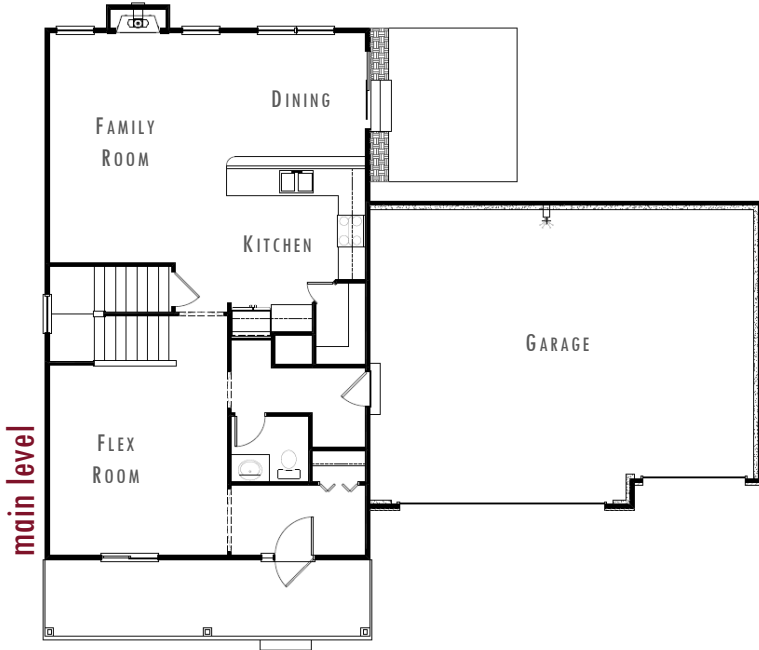

THE JADE

A - TRADITIONAL

B - TRADITIONAL

C - CRAFTSMAN

D - FARMHOUSE

buildwithrichland.com

2^{story} 2,305 square feet

4 bedrooms

2½ bathrooms

flex room 3 car garage